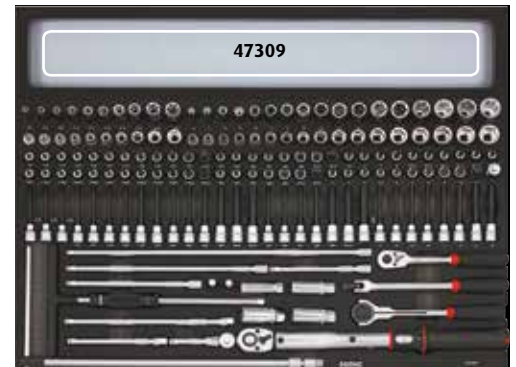

644-PCS

ART. NO. 764408

S14
TROLLEY
MORE
SPACE!

8 DRAWERS FILLED WITH 644 - PCS TOOLS

MAIN FEATURES

- 18 DRAWERS:
- 16 SHALLOW DRAWERS,
- 2 DEEP DRAWERS
- DRAWER BASE PROTECTED BY FOAM RUBBER MAT
- DRAWER BLOCKING SYSTEM, AS PROTECTION AGAINST TIPPING OVER
- DRAWER RELEASE SYSTEM, NO MECHANISM IN THE HANDLE
- FULLY 100% RETRACTABLE DRAWERS
- POWDER COATING EXTERIOR
- FRONT CENTRALIZED SAFETY LOCK
- FOLDING KEY
- WOODEN TOP BLADE
- 2 X CAN HOLDER
- PAPER ROLL HOLDER
- AUTO RETURN BALL BEARING SLIDES
- PPU CASTERS (Ø 155MM- 50MM) 2X SWIVEL CASTERS WITH BRAKE AND 2 FIXED

2 216401