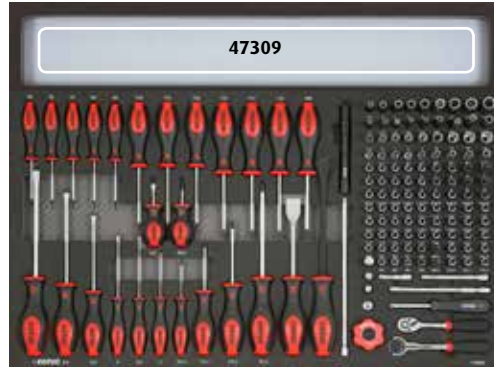

8 DRAWERS FILLED WITH 644 - PCS TOOLS

MAIN FEATURES

- 18 DRAWERS:
- 16 SHALLOW DRAWERS,
- 2 DEEP DRAWERS
- DRAWER BASE PROTECTED BY FOAM RUBBER MAT
- DRAWER BLOCKING SYSTEM, AS PROTECTION AGAINST TIPPING OVER
- DRAWER RELEASE SYSTEM, NO MECHANISM IN THE HANDLE
- FULLY 100% RETRACTABLE DRAWERS
- POWDER COATING EXTERIOR
- FRONT CENTRALIZED SAFETY LOCK
- FOLDING KEY
- WOODEN TOP BLADE
- 2 X CAN HOLDER
- PAPER ROLL HOLDER
- AUTO RETURN BALL BEARING SLIDES
- PPU CASTERS (Ø 155MM- 50MM) 2X SWIVEL CASTERS WITH BRAKE AND 2 FIXED

1 114602