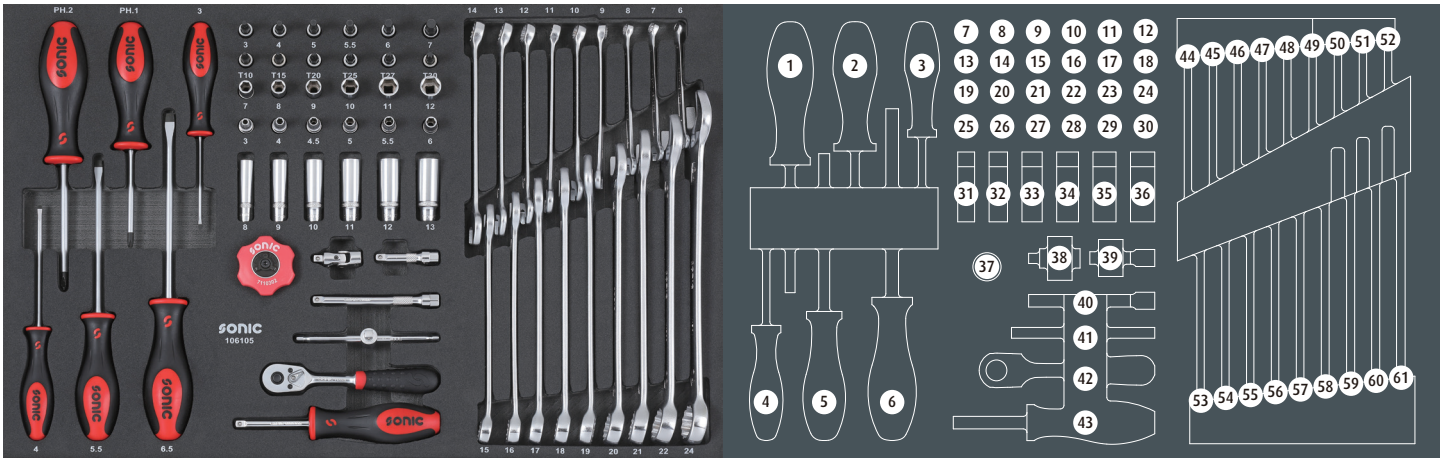

106105

	NO	Sonic NO	Size	Length	Q'ty
	1	1312	PH.2	215mm	
	2	1311	PH.1	183mm	
	3	13303	3mm	167mm	
	4	13304	4mm	192mm	
	5	13355	5.5mm	228mm	
	6	13365	6.5mm	265mm	
	7	8143703	3mm	37mm	
	8	8143704	4mm	37mm	
	9	8143705	5mm	37mm	
	10	81437055	5.5mm	37mm	
	11	8143706	6mm	37mm	
	12	8143707	7mm	37mm	
	13	8163710	T10	37mm	
	14	8163715	T15	37mm	
	15	8163720	T20	37mm	
	16	8163725	T25	37mm	
	17	8163727	T27	37mm	
	18	8163730	T30	37mm	
	19	21507	7mm	25mm	
	20	21508	8mm	25mm	
	21	21509	9mm	25mm	
	22	21510	10mm	25mm	
	23	21511	11mm	25mm	
	24	21512	12mm	25mm	
	25	21503	3mm	25mm	
	26	21504	4mm	25mm	
	27	21545	4.5mm	25mm	
	28	21505	5mm	25mm	
	29	21555	5.5mm	25mm	
	30	21506	6mm	25mm	
	31	2155008	8mm	50mm	
	32	2155009	9mm	50mm	
	33	2155010	10mm	50mm	
	34	2155011	11mm	50mm	
	35	2155012	12mm	50mm	
	36	2155013	13mm	50mm	
	37	7110301	1/4"	25mm	
	38	71511	1/4"	37mm	
	39	7141050	1/4"	50mm	
	40	7141100	1/4"	100mm	

	NO	Sonic NO	Size	Length	Q'ty
	41	7131115	1/4"	115mm	
	42	7120901	1/4"	140mm	
	43	72402	1/4"	150mm	
	44	41514	14mm	185mm	
	45	41513	13mm	175mm	
	46	41512	12mm	165mm	
	47	41511	11mm	155mm	
	48	41510	10mm	145mm	
	49	41509	9mm	135mm	
	50	41508	8mm	125mm	
	51	41507	7mm	115mm	
	52	41506	6mm	105mm	
	53	41515	15mm	195mm	
	54	41516	16mm	205mm	
	55	41517	17mm	215mm	
	56	41518	18mm	225mm	
	57	41519	19mm	235mm	
	58	41520	20mm	245mm	
	59	41521	21mm	255mm	
	60	41522	22mm	265mm	
	61	41524	24mm	285mm	