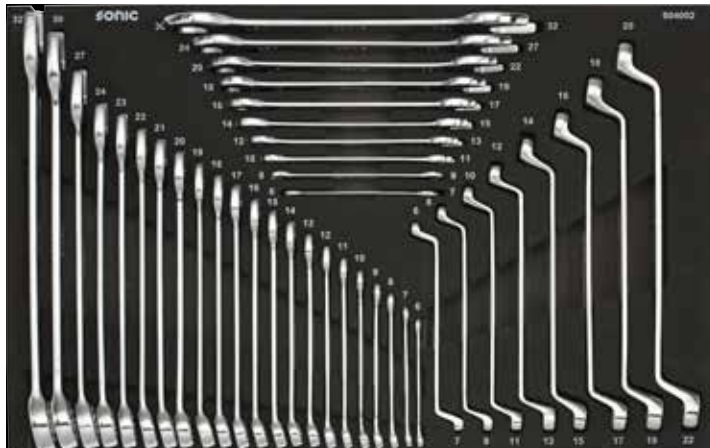

#### MAIN FEATURES

- 7 DRAWERS WITH BALL BEARING SLIDES
- FOAM MAT
- CAN HOLDER
- FRONT CENTRALIZED SAFETY LOCK
- FULLY (100%) RETRACTABLE DRAWERS
- POWDER COATING EXTERIOR
- 4X EXTRA LARGE WHEELS Ø125MM, WHEREOF 2X CASTER WITH ROLLING AND TURNING BRAKE

1 112102

2 310101

3 604002

4 602302