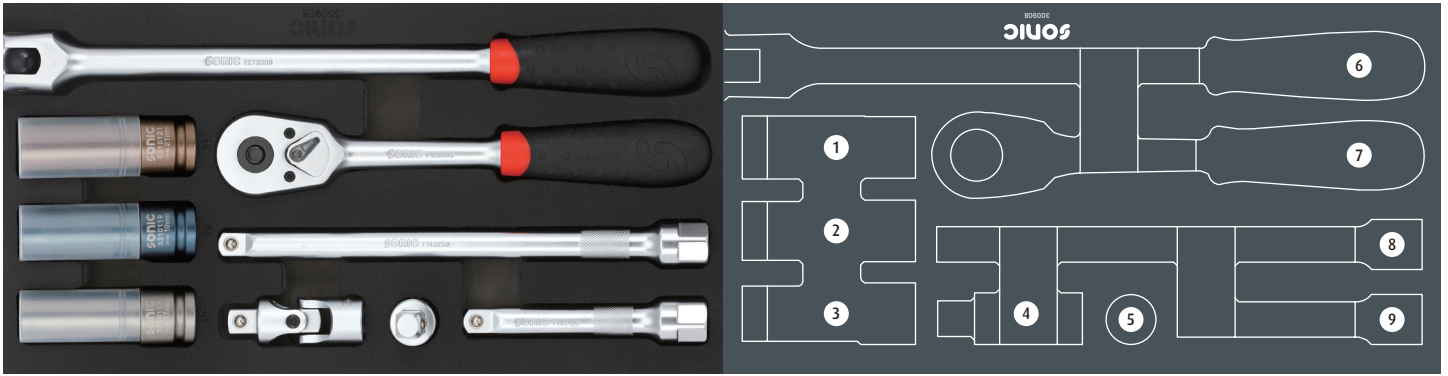

# 300908

	NO	Sonic NO	Size	Length	Q'ty
	1	3310121	21mm	85mm	
	2	3310119	19mm	85mm	
	3	3310117	17mm	85mm	
	4	71531	1/2"	70mm	
	5	71623	3/8"(F)X1/2"(M)	43mm	
	6	7273380	1/2"	370mm	
	7	7120903	1/2"	255mm	
	8	7143250	1/2"	250mm	
	9	7143125	1/2"	125mm	